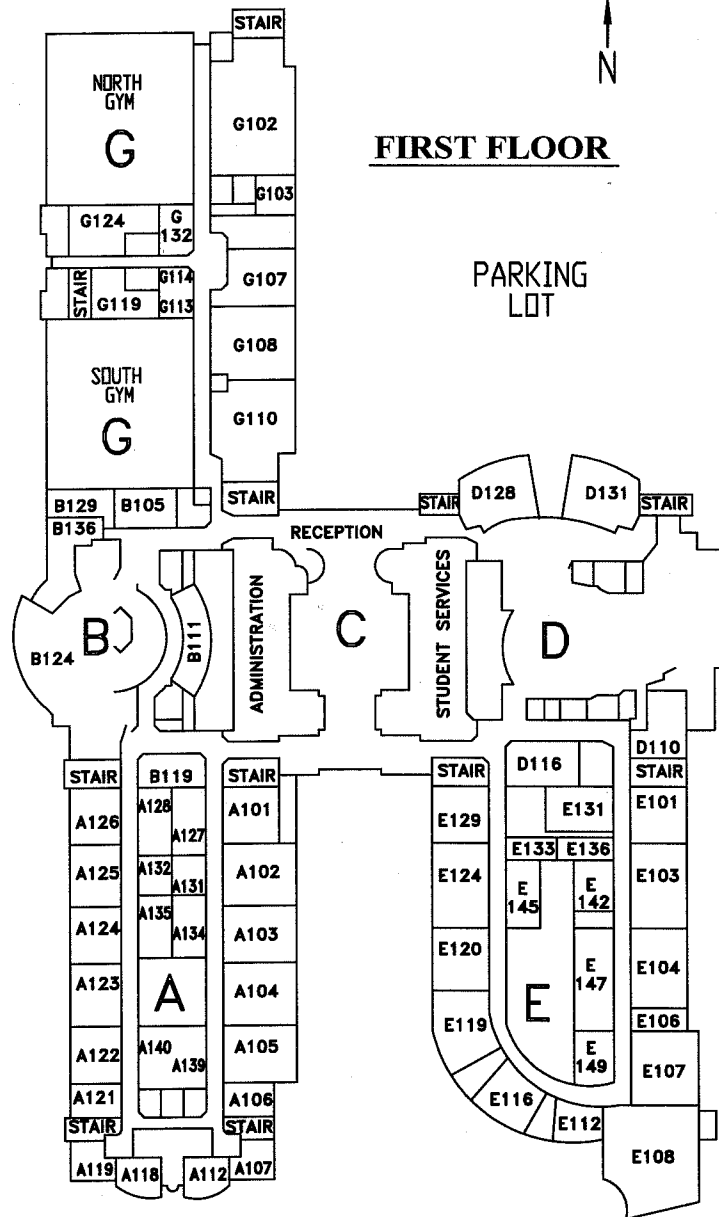

BURNABY SOUTH SECONDARY SCHOOL AND THE B.C. PROVINCIAL SCHOOL FOR THE DEAF

FIRST FLOOR

SECOND FLOOR

PORTABLES

SOUTH POD

IRMIN ST.

RUMBLE STREET